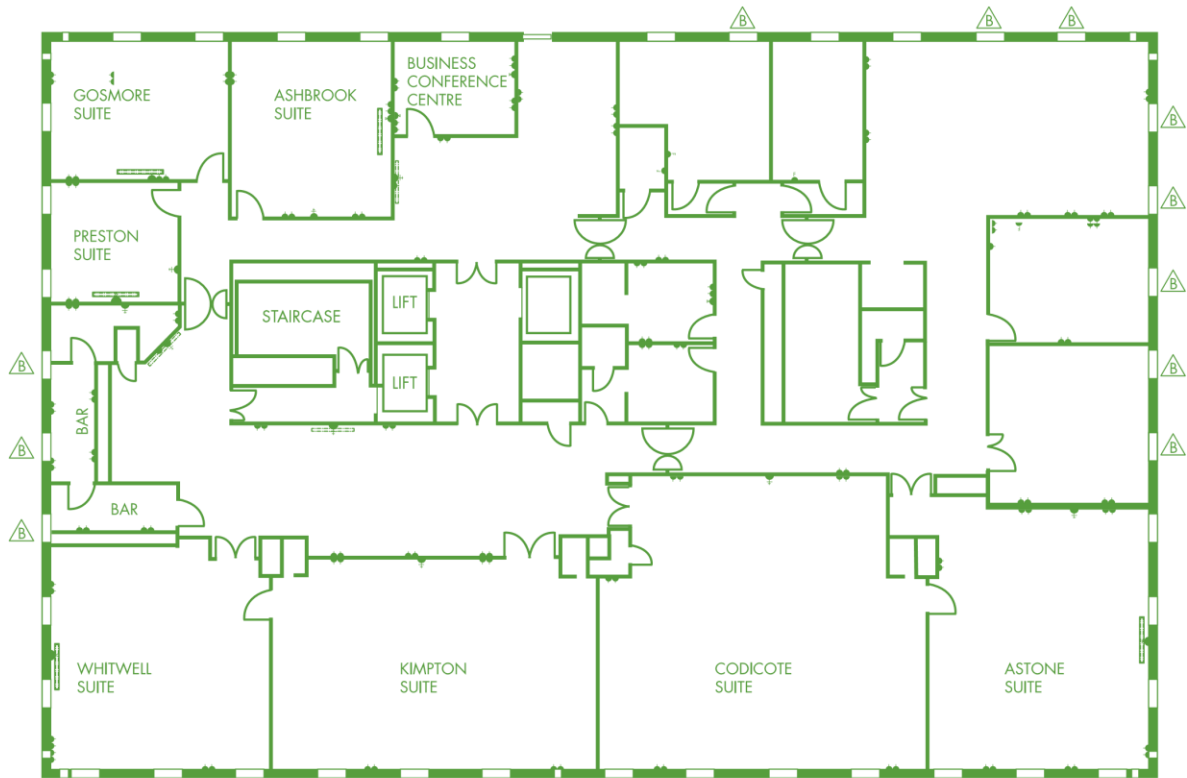

## KEY

 Window to be lock in internally.

## KEY

 Data Point. Positions TBC by operator.

 Satellite link.

 Coax point.

 Floor mounted 13amp double switch socket.

 LCD TV. Wall mounted - screen size TBC

 13amp twin switched socket outlet.

 13amp single switched socket outlet.

 Fuser spur.

 Floor mounted data outlet.

 Ceiling fixed drop down screen.